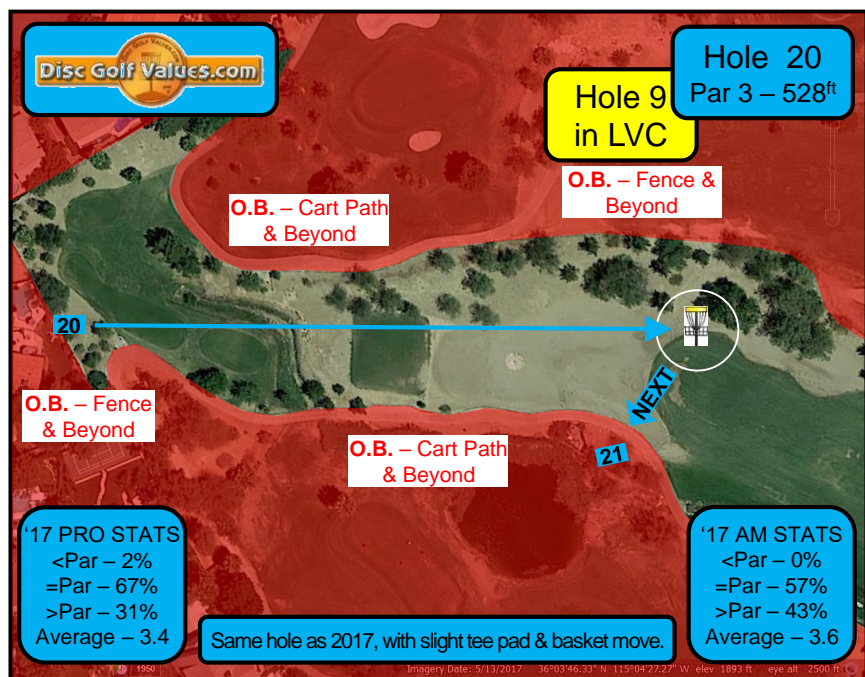

Same hole as 2016/2017, with slight tee pad & basket move.

**17 AM STATS**  
<Par – 14%  
=Par – 44%  
>Par – 42%  
Average – 4.4

**Hole 16**  
Par 3 – 360ft

**Hole 5 in LVC**

**17** **NEXT**

O.B. – Cart Path & Prior

HAZARD – Sand Trap

O.B. – Water/Cart Path & Beyond

**17 PRO STATS**  
<Par – 16%  
=Par – 63%  
>Par – 21%  
Average – 3.1

**SAND TRAPS** - If disc comes to rest in sand trap, take one-stroke penalty and play it where it lies. No relief provided from sand traps.

Same hole as 2017, with slight tee pad & basket move.

**17 AM STATS**  
<Par – 11%  
=Par – 67%  
>Par – 22%  
Average – 3.2

**Disc Golf Values.com**

**Hole 25**  
Par 3 – 405ft

**Hole 18 in LVC**

**NEXT** – Make sure you go to tee pad on left-side of second cart path, near large palm tree!