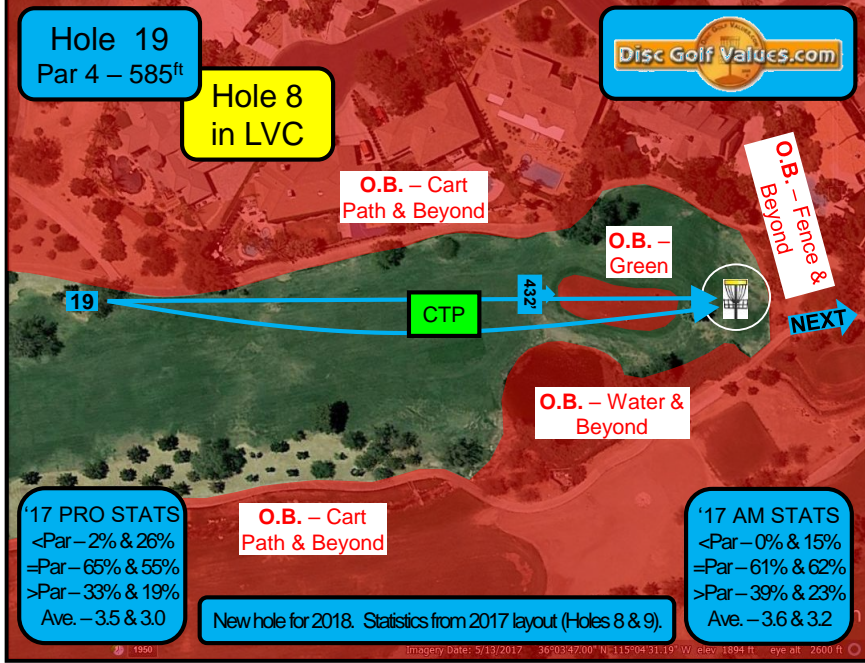

**Hole 14**  
Par 4 – 621ft

**Hole 3 in LVC**

**15** **NEXT**

O.B. – Cart Path & Beyond

Basket 342' from D.Z.

D.Z.

**17 PRO STATS**  
<Par – 23%  
=Par – 43%  
>Par – 34%  
Average – 4.2

**DROP ZONE** - As approved by PDGA, if initial throw comes to rest anywhere O.B. left, take one-stroke penalty and next shot from drop zone. Follow normal penalty rule (804.04(D)) for all other out-of-bound shots.

Same hole as 2016/2017, with slight tee pad & basket move.

**17 AM STATS**  
<Par – 14%  
=Par – 44%  
>Par – 42%  
Average – 4.4

**Hole 16**  
Par 3 – 360ft

**Hole 5 in LVC**

**17** **NEXT**

O.B. – Cart Path & Prior

HAZARD – Sand Trap

O.B. – Water/Cart Path & Beyond

**17 PRO STATS**  
<Par – 16%  
=Par – 63%  
>Par – 21%  
Average – 3.1

**SAND TRAPS** - If disc comes to rest in sand trap, take one-stroke penalty and play it where it lies. No relief provided from sand traps.

Same hole as 2017, with slight tee pad & basket move.

**17 AM STATS**  
<Par – 11%  
=Par – 67%  
>Par – 22%  
Average – 3.2

**Disc Golf Values.com**

**Hole 25**  
Par 3 – 405ft

**Hole 18 in LVC**

**NEXT** – Make sure you go to tee pad on left-side of second cart path, near large palm tree!