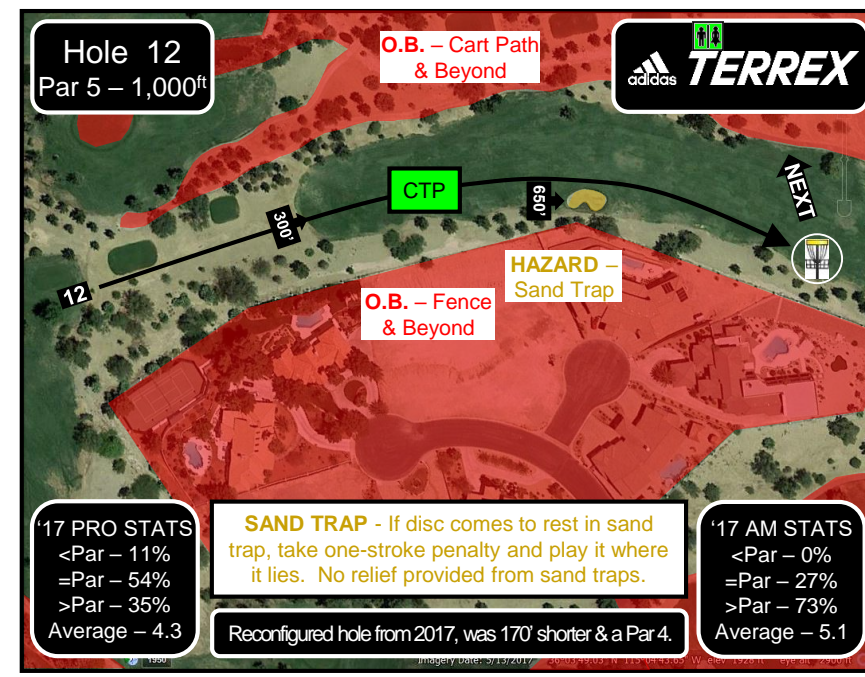

**Sign-Ups from  
10:00 AM to Noon**

**Sunday  
2/11/18**

**28 Holes**  
14 of Course TBD &  
14 of Course DGV

**\$20 Pros**  
**\$15 Ams**

**7 CTPs**

Entry cost includes \$10 cart fees.

Only 25% of each division paid back.

Half of all net entries goes to St. Jude!

Mulligans available at \$5 each!

**St. Jude Children's Research Hospital**  
ALSAC • Danny Thomas, Founder  
*Finding cures. Saving children.*

**Hole 13**  
Par 3 – 489ft

**14** **NEXT – Transition to Course DGV Flow**

O.B. – Cart Path & Beyond

O.B. – Cart Path & Prior

O.B. – Green

O.B. – Cart Path & Beyond

HAZARD – Sand Trap

O.B. – Fence & Beyond

**17 PRO STATS**  
<Par – 5%  
=Par – 52%  
>Par – 43%  
Average – 3.6

**SAND TRAP** - If disc comes to rest in sand trap, take one-stroke penalty and play it where it lies. No relief provided from sand traps.

Same hole as 2017, with slight tee pad & basket move.

**17 AM STATS**  
<Par – 0%  
=Par – 34%  
>Par – 66%  
Average – 4.1