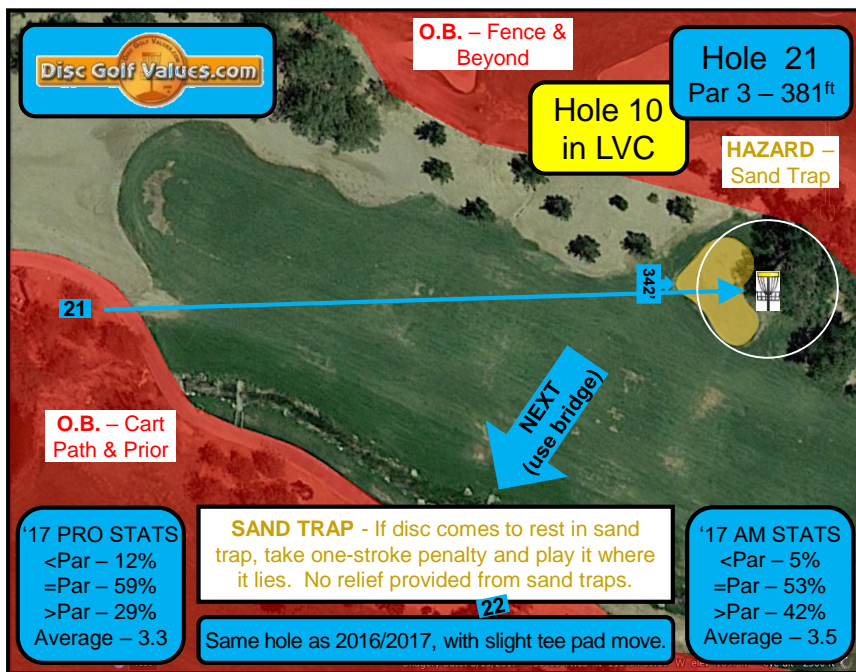

Same hole as 2016/2017, with slight tee pad & basket move.

**17 AM STATS**  
<Par – 14%  
=Par – 44%  
>Par – 42%  
Average – 4.4

**Hole 16**  
Par 3 – 360ft

**Hole 5 in LVC**

**17** **NEXT**

O.B. – Cart Path & Prior

HAZARD – Sand Trap

O.B. – Water/Cart Path & Beyond

**17 PRO STATS**  
<Par – 16%  
=Par – 63%  
>Par – 21%  
Average – 3.1

**SAND TRAPS** - If disc comes to rest in sand trap, take one-stroke penalty and play it where it lies. No relief provided from sand traps.

Same hole as 2017, with slight tee pad & basket move.

**17 AM STATS**  
<Par – 11%  
=Par – 67%  
>Par – 22%  
Average – 3.2

**Disc Golf Values.com**

**Hole 25**  
Par 3 – 405ft

**Hole 18 in LVC**

**NEXT** – Make sure you go to tee pad on left-side of second cart path, near large palm tree!

**O.B. – Cart Path & Beyond**

**O.B. – Cart Path & Beyond**

**HAZARD – Sand Traps**

**'17 PRO STATS**  
<Par – 1%  
=Par – 66%  
>Par – 33%  
Average – 3.4

**SAND TRAPS** - If disc comes to rest in sand trap, take one-stroke penalty and play it where it lies. No relief provided from sand traps.