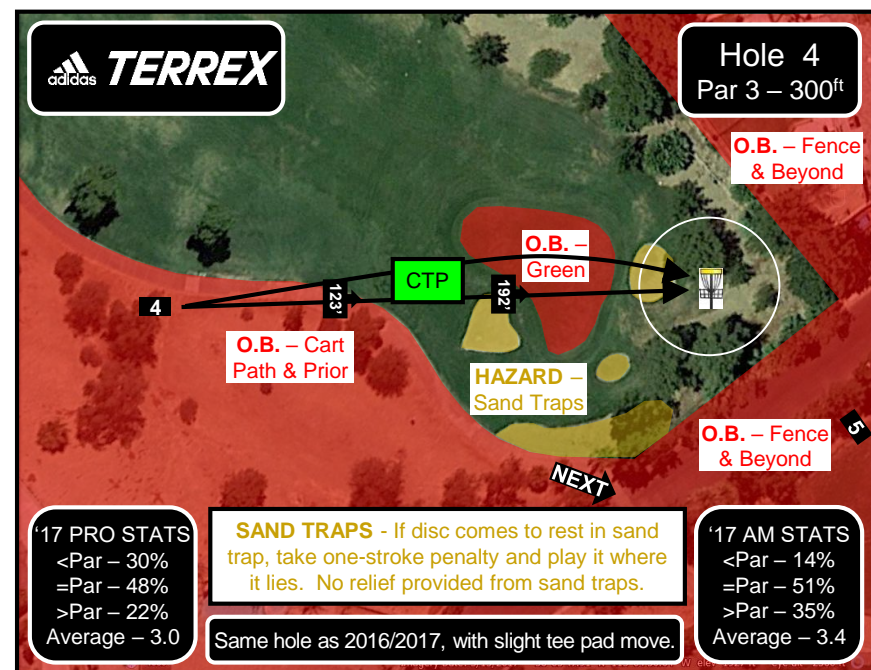

# 2018 LVC Warm-Up @ Wild Horse Golf Course Benefiting St. Jude Children Research Hospital

Hole	Dist.	Par
1	430'	3
2	540'	4
3	339'	3
4	300'	3
5	470'	3
6	770'	4
7	453'	3
8	350'	3
9	497'	3
10	378'	3
11	516'	4
12	1,000'	5
13	489'	3
14	621'	4
15	390'	3
16	360'	3
17	294'	4
18	375'	3
19	585'	4
20	528'	3
21	381'	3
22	500'	4
23	375'	3
24	249'	3
25	405'	3
26	222'	3
27	336'	3
28	510'	4
<b>Total</b>	<b>12,663'</b>	<b>94</b>
<b>Ave.</b>	<b>452'</b>	

**Sign-Ups from  
10:00 AM to Noon**

**Sunday  
2/11/18**

**28 Holes**  
14 of Course TBD &  
14 of Course DGV

**\$20 Pros**  
**\$15 Ams**

**7 CTPs**

Entry cost includes \$10 cart fees.

Only 25% of each division paid back.

Half of all net entries goes to St. Jude!

Mulligans available at \$5 each!

**St. Jude Children's Research Hospital**  
ALSAC • Danny Thomas, Founder  
*Finding cures. Saving children.*

**Hole 13**  
Par 3 – 489ft

**14** **NEXT – Transition to Course DGV Flow**

O.B. – Cart Path & Beyond

O.B. – Cart Path & Prior

O.B. – Green

O.B. – Cart Path & Beyond

HAZARD – Sand Trap

O.B. – Fence & Beyond

**17 PRO STATS**  
<Par – 5%  
=Par – 52%  
>Par – 43%  
Average – 3.6