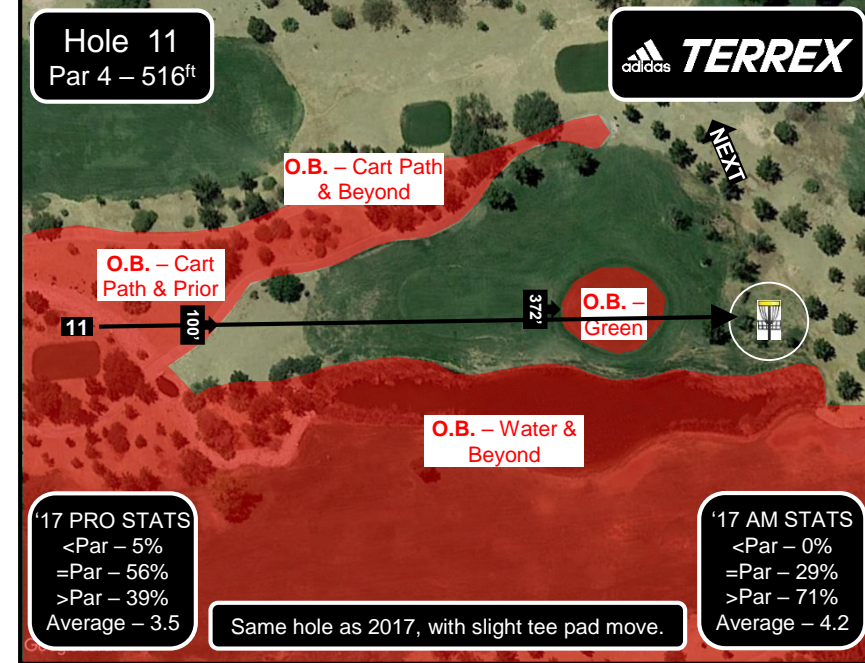

Half of all net entries goes to St. Jude!

Mulligans available at \$5 each!

**St. Jude Children's Research Hospital**  
ALSAC • Danny Thomas, Founder  
*Finding cures. Saving children.*

**Hole 13**  
Par 3 – 489ft

**14** **NEXT – Transition to Course DGV Flow**

O.B. – Cart Path & Beyond

O.B. – Cart Path & Prior

O.B. – Green

O.B. – Cart Path & Beyond

HAZARD – Sand Trap

O.B. – Fence & Beyond

**17 PRO STATS**  
<Par – 5%  
=Par – 52%  
>Par – 43%  
Average – 3.6

**SAND TRAP** - If disc comes to rest in sand trap, take one-stroke penalty and play it where it lies. No relief provided from sand traps.

Same hole as 2017, with slight tee pad & basket move.

**17 AM STATS**  
<Par – 0%  
=Par – 34%  
>Par – 66%  
Average – 4.1