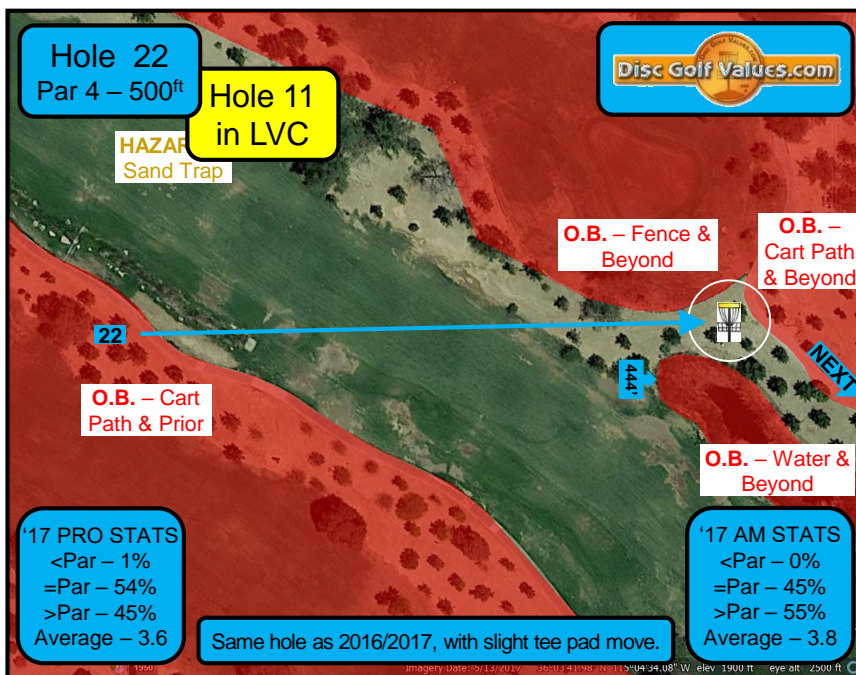

Same hole as 2016/2017, with slight tee pad & basket move.

**17 AM STATS**  
<Par – 14%  
=Par – 44%  
>Par – 42%  
Average – 4.4

**Hole 16**  
Par 3 – 360ft

**Hole 5 in LVC**

**17** **NEXT**

O.B. – Cart Path & Prior

HAZARD – Sand Trap

O.B. – Water/Cart Path & Beyond

**17 PRO STATS**  
<Par – 16%  
=Par – 63%  
>Par – 21%  
Average – 3.1

**SAND TRAPS** - If disc comes to rest in sand trap, take one-stroke penalty and play it where it lies. No relief provided from sand traps.

Same hole as 2017, with slight tee pad & basket move.

**17 AM STATS**  
<Par – 11%  
=Par – 67%  
>Par – 22%  
Average – 3.2

**Disc Golf Values.com**

**Hole 25**  
Par 3 – 405ft

**Hole 18 in LVC**

**NEXT** – Make sure you go to tee pad on left-side of second cart path, near large palm tree!