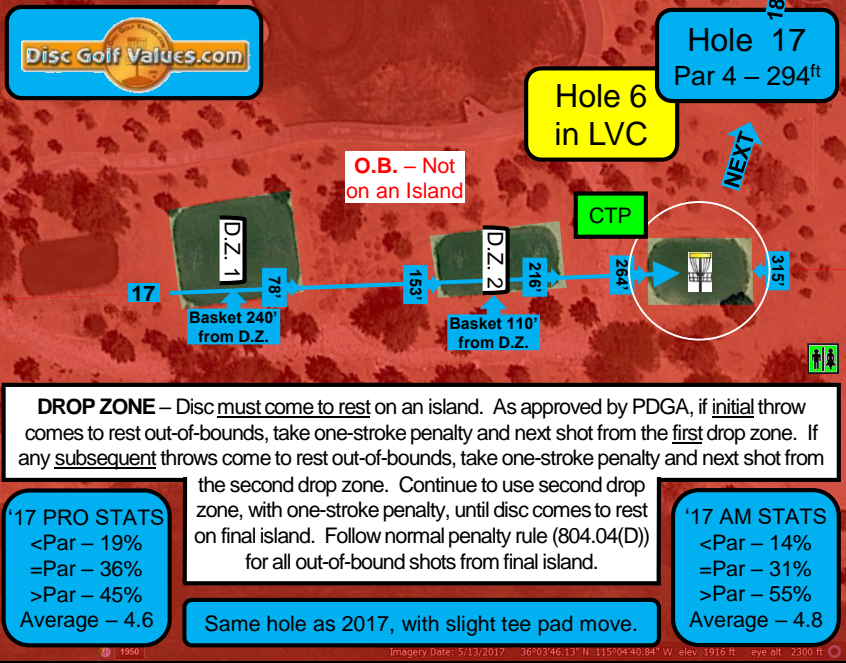

HAZARD – Sand Trap

O.B. – Water/Cart Path & Beyond

**17 PRO STATS**  
<Par – 16%  
=Par – 63%  
>Par – 21%  
Average – 3.1

**SAND TRAPS** - If disc comes to rest in sand trap, take one-stroke penalty and play it where it lies. No relief provided from sand traps.

Same hole as 2017, with slight tee pad & basket move.

**17 AM STATS**  
<Par – 11%  
=Par – 67%  
>Par – 22%  
Average – 3.2

**Disc Golf Values.com**

**Hole 25**  
Par 3 – 405ft

**Hole 18 in LVC**

**NEXT** – Make sure you go to tee pad on left-side of second cart path, near large palm tree!