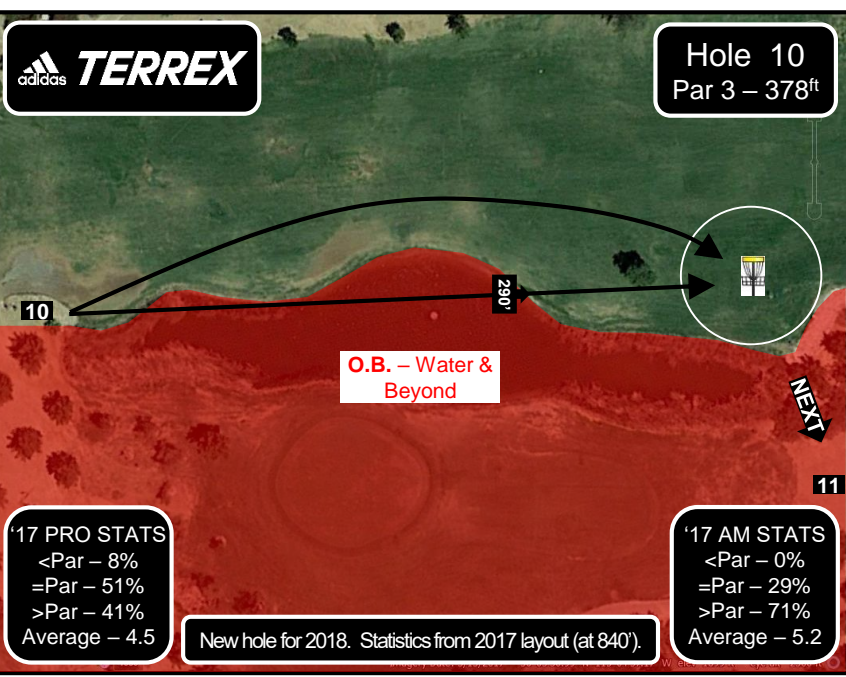

Half of all net entries goes to St. Jude!

Mulligans available at \$5 each!

**St. Jude Children's Research Hospital**  
ALSAC • Danny Thomas, Founder  
*Finding cures. Saving children.*

**Hole 13**  
Par 3 – 489ft

**14** **NEXT – Transition to Course DGV Flow**

O.B. – Cart Path & Beyond

O.B. – Cart Path & Prior

O.B. – Green

O.B. – Cart Path & Beyond

HAZARD – Sand Trap

O.B. – Fence & Beyond

**17 PRO STATS**  
<Par – 5%  
=Par – 52%  
>Par – 43%  
Average – 3.6

**SAND TRAP** - If disc comes to rest in sand trap, take one-stroke penalty and play it where it lies. No relief provided from sand traps.

Same hole as 2017, with slight tee pad & basket move.

**17 AM STATS**  
<Par – 0%  
=Par – 34%  
>Par – 66%  
Average – 4.1