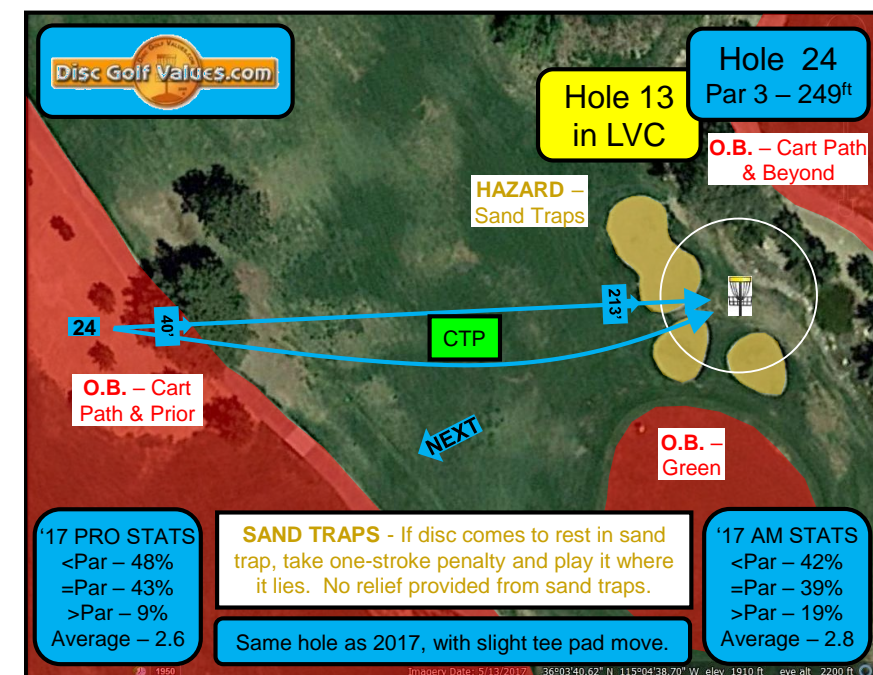

Same hole as 2016/2017, with slight tee pad & basket move.

**17 AM STATS**  
<Par – 14%  
=Par – 44%  
>Par – 42%  
Average – 4.4

**Hole 16**  
Par 3 – 360ft

**Hole 5 in LVC**

**17** **NEXT**

O.B. – Cart Path & Prior

HAZARD – Sand Trap

O.B. – Water/Cart Path & Beyond

**17 PRO STATS**  
<Par – 16%  
=Par – 63%  
>Par – 21%  
Average – 3.1

**SAND TRAPS** - If disc comes to rest in sand trap, take one-stroke penalty and play it where it lies. No relief provided from sand traps.

Same hole as 2017, with slight tee pad & basket move.

**17 AM STATS**  
<Par – 11%  
=Par – 67%  
>Par – 22%  
Average – 3.2

**Disc Golf Values.com**

**Hole 25**  
Par 3 – 405ft

**Hole 18 in LVC**

**NEXT** – Make sure you go to tee pad on left-side of second cart path, near large palm tree!

**O.B. – Cart Path & Beyond**

**O.B. – Cart Path & Beyond**

**HAZARD – Sand Traps**

**'17 PRO STATS**  
<Par – 1%  
=Par – 66%  
>Par – 33%  
Average – 3.4

**SAND TRAPS** - If disc comes to rest in sand trap, take one-stroke penalty and play it where it lies. No relief provided from sand traps.