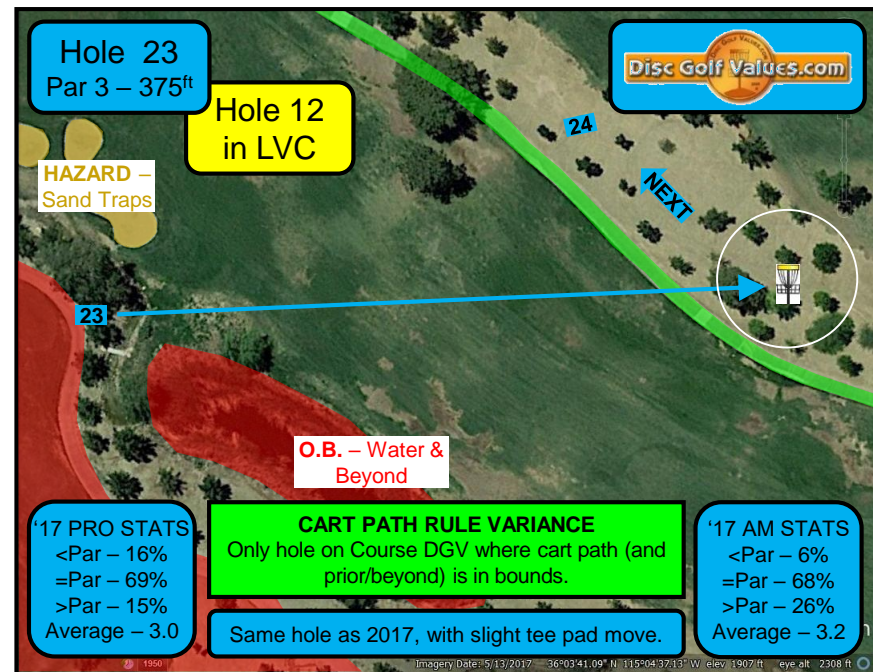

**Hole 14**  
Par 4 – 621ft

**Hole 3 in LVC**

**15** **NEXT**

O.B. – Cart Path & Beyond

Basket 342' from D.Z.

D.Z.

**17 PRO STATS**  
<Par – 23%  
=Par – 43%  
>Par – 34%  
Average – 4.2

**DROP ZONE** - As approved by PDGA, if initial throw comes to rest anywhere O.B. left, take one-stroke penalty and next shot from drop zone. Follow normal penalty rule (804.04(D)) for all other out-of-bound shots.

Same hole as 2016/2017, with slight tee pad & basket move.

**17 AM STATS**  
<Par – 14%  
=Par – 44%  
>Par – 42%  
Average – 4.4

**Hole 16**  
Par 3 – 360ft

**Hole 5 in LVC**

**17** **NEXT**

O.B. – Cart Path & Prior

HAZARD – Sand Trap

O.B. – Water/Cart Path & Beyond

**17 PRO STATS**  
<Par – 16%  
=Par – 63%  
>Par – 21%  
Average – 3.1

**SAND TRAPS** - If disc comes to rest in sand trap, take one-stroke penalty and play it where it lies. No relief provided from sand traps.

Same hole as 2017, with slight tee pad & basket move.

**17 AM STATS**  
<Par – 11%  
=Par – 67%  
>Par – 22%  
Average – 3.2

**Disc Golf Values.com**

**Hole 25**  
Par 3 – 405ft

**Hole 18 in LVC**

**NEXT** – Make sure you go to tee pad on left-side of second cart path, near large palm tree!