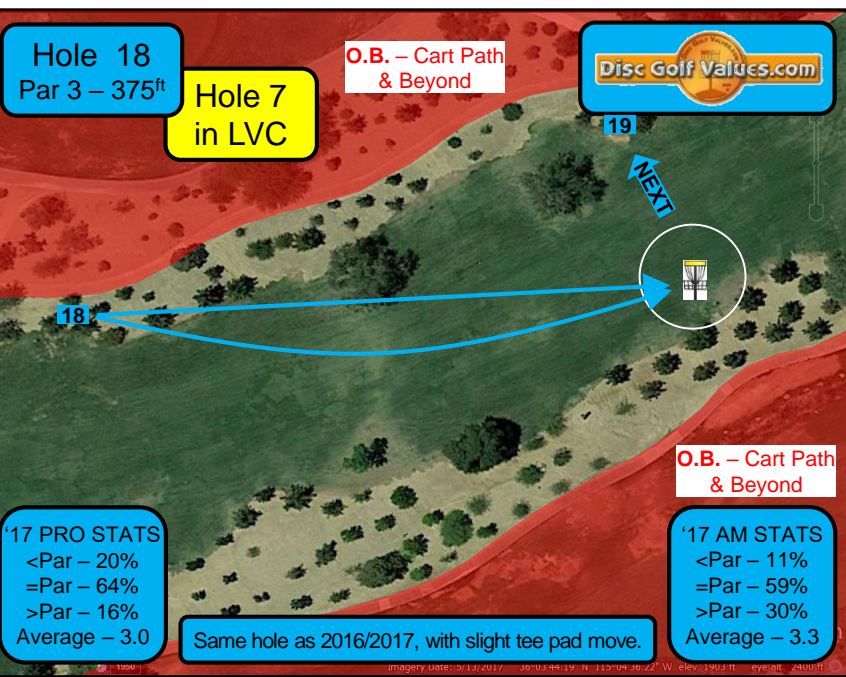

**Hole 14**  
Par 4 – 621ft

**Hole 3 in LVC**

**15** **NEXT**

O.B. – Cart Path & Beyond

Basket 342' from D.Z.

D.Z.

**17 PRO STATS**  
<Par – 23%  
=Par – 43%  
>Par – 34%  
Average – 4.2

**DROP ZONE** - As approved by PDGA, if initial throw comes to rest anywhere O.B. left, take one-stroke penalty and next shot from drop zone. Follow normal penalty rule (804.04(D)) for all other out-of-bound shots.

Same hole as 2016/2017, with slight tee pad & basket move.

**17 AM STATS**  
<Par – 14%  
=Par – 44%  
>Par – 42%  
Average – 4.4

**Hole 16**  
Par 3 – 360ft

**Hole 5 in LVC**

**17** **NEXT**

O.B. – Cart Path & Prior

HAZARD – Sand Trap

O.B. – Water/Cart Path & Beyond

**17 PRO STATS**  
<Par – 16%  
=Par – 63%  
>Par – 21%  
Average – 3.1

**SAND TRAPS** - If disc comes to rest in sand trap, take one-stroke penalty and play it where it lies. No relief provided from sand traps.

Same hole as 2017, with slight tee pad & basket move.

**17 AM STATS**  
<Par – 11%  
=Par – 67%  
>Par – 22%  
Average – 3.2

**Disc Golf Values.com**

**Hole 25**  
Par 3 – 405ft

**Hole 18 in LVC**

**NEXT** – Make sure you go to tee pad on left-side of second cart path, near large palm tree!