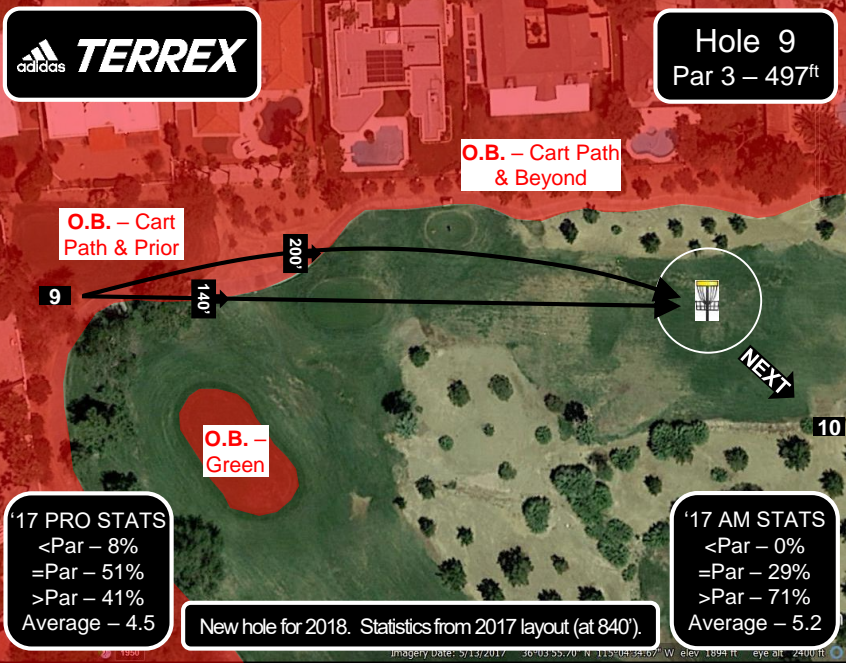

Half of all net entries goes to St. Jude!

Mulligans available at \$5 each!

**St. Jude Children's Research Hospital**  
ALSAC • Danny Thomas, Founder  
*Finding cures. Saving children.*

**Hole 13**  
Par 3 – 489ft

**14** **NEXT – Transition to Course DGV Flow**

O.B. – Cart Path & Beyond

O.B. – Cart Path & Prior

O.B. – Green

O.B. – Cart Path & Beyond

HAZARD – Sand Trap

O.B. – Fence & Beyond

**17 PRO STATS**  
<Par – 5%  
=Par – 52%  
>Par – 43%  
Average – 3.6

**SAND TRAP** - If disc comes to rest in sand trap, take one-stroke penalty and play it where it lies. No relief provided from sand traps.

Same hole as 2017, with slight tee pad & basket move.

**17 AM STATS**  
<Par – 0%  
=Par – 34%  
>Par – 66%  
Average – 4.1